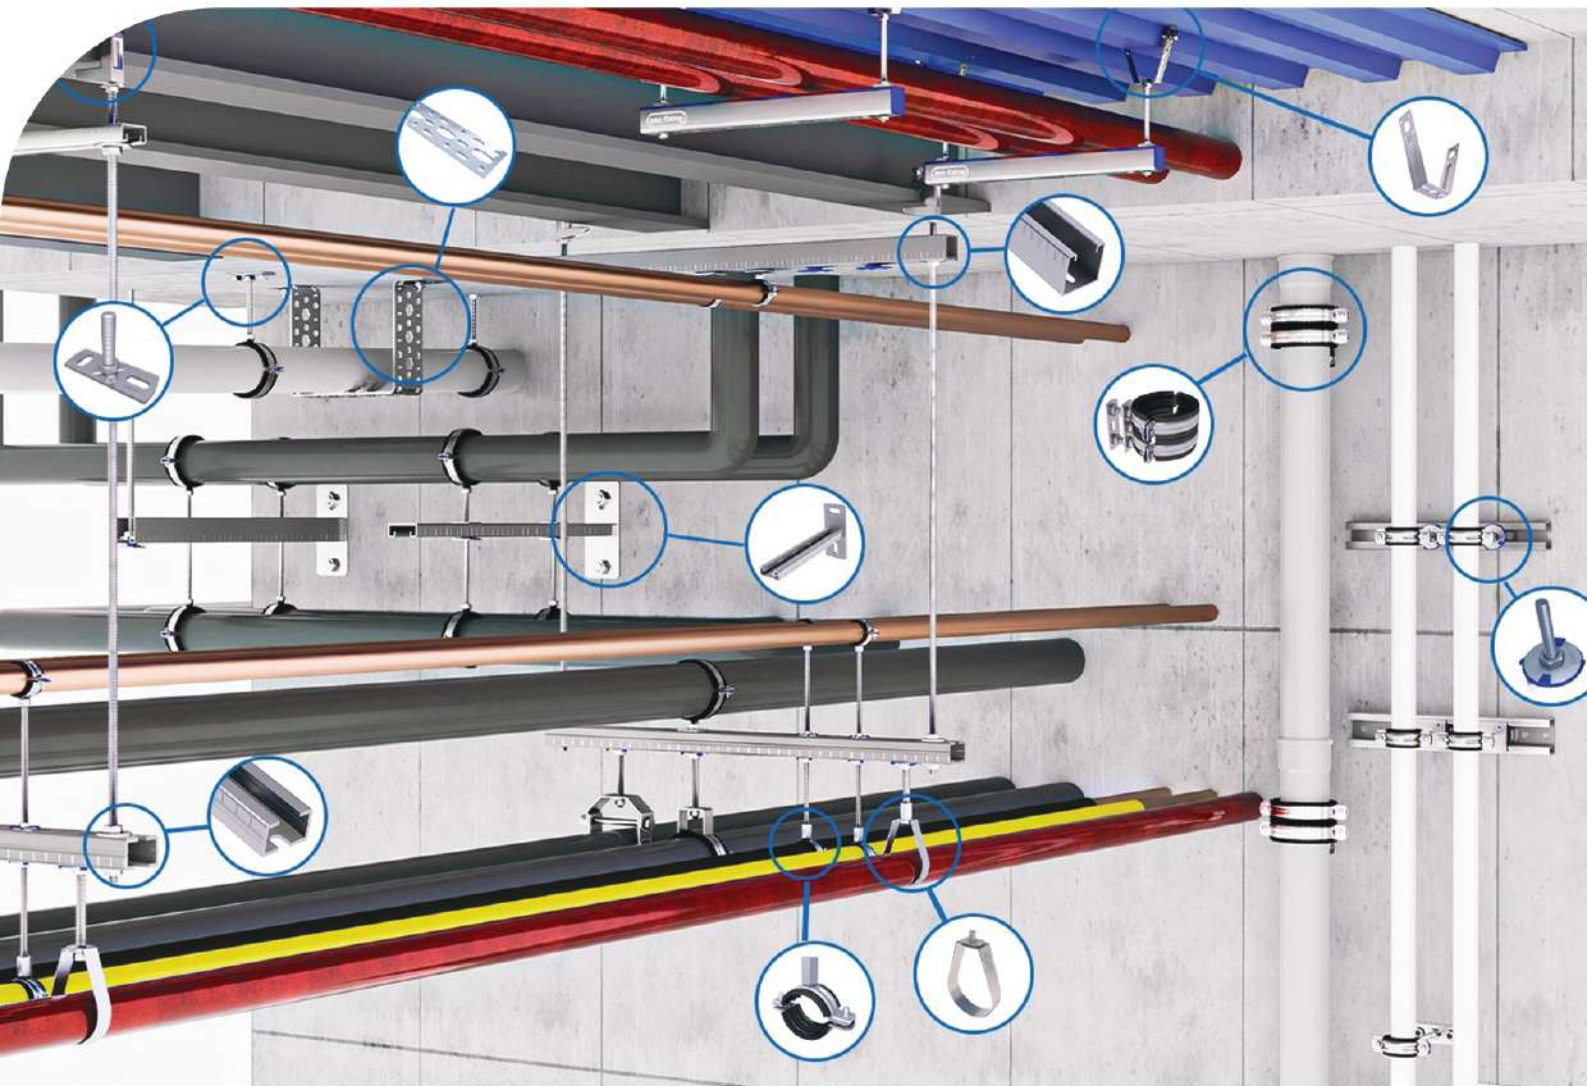

WE ARE YOUR

RELIABLE SOLUTION PARTNER FOR MODULAR SUPPORT SYSTEMS

Product Catalog

RXC
Mounting
Channels

RXC Mounting
Channel
Accessories

RXR
Mounting
Rails

RXR
Mounting Rail
Accessories

Pipe
Clamps

Fixing &
Fastening
Systems

Ground
Mounting
Systems

RXT HeavyRail
Profiles

RXT Heavy Rail
Profile
Accessories

RXC MOUNTING CHANNELS

RXC Mounting Channels

RXC Mounting Channel Accessories

RXR Mounting Rails

RXR Mounting Rail Accessories

Pipe Clamps

Fixing & Fastening Systems

Ground Mounting Systems

RXT Heavy Rail Profiles

RXT Heavy Rail Profile Accessories

RXC 27|18

RXC 28|30

Hex
Connector

Hex
Bolt

Hex
Nut

Washer

Big
Washer

Drop
In Anchor

Through
Bolt
Anchor

Heavy
Duty
Anchor